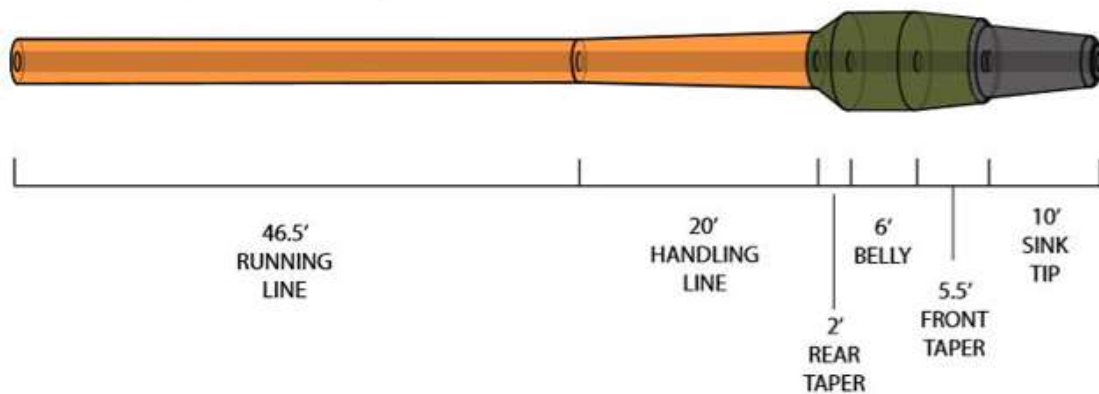

Hydros Bank Shot Full Sink							
Line	5wt	6wt	7wt	8wt	9wt	10wt	11wt
Tip	10'	10'	10'	10'	10'	10'	10'
Front Taper	5.5'	5.5'	5.5'	5.5'	5.5'	5.5'	5.5'
Belly	6'	6'	6'	6'	6'	6'	6'
Rear Taper	2'	2'	2'	2'	2'	2'	2'
Handling Line	20'	20'	20'	20'	20'	20'	20'
Running Line	46.5'	46.5'	46.5'	46.5'	46.5'	46.5'	46.5'
Total Length	90'	90'	90'	90'	90'	90'	90'
Total Head Length	23.5'	23.5'	23.5'	23.5'	23.5'	23.5'	23.5'
Grain Wt @30'	210	239	270	299	316	330	350

Bankshot Type VII Sink Tip

Hydros Bank Shot Intermediate							
Line	5wt	6wt	7wt	8wt	9wt	10wt	11wt
Tip	10'	10'	10'	10'	10'	10'	10'
Front Taper	5.5'	5.5'	5.5'	5.5'	5.5'	5.5'	5.5'
Belly	6'	6'	6'	6'	6'	6'	6'
Rear Taper	2'	2'	2'	2'	2'	2'	2'
Handling Line	20'	20'	20'	20'	20'	20'	20'
Running Line	46.5'	46.5'	46.5'	46.5'	46.5'	46.5'	46.5'
Total Length	90'	90'	90'	90'	90'	90'	90'
Total Head Length	23.5'	23.5'	23.5'	23.5'	23.5'	23.5'	23.5'
Grain Wt @30'	210	239	270	299	316	330	350

Bankshot Intermediate Sink Tip